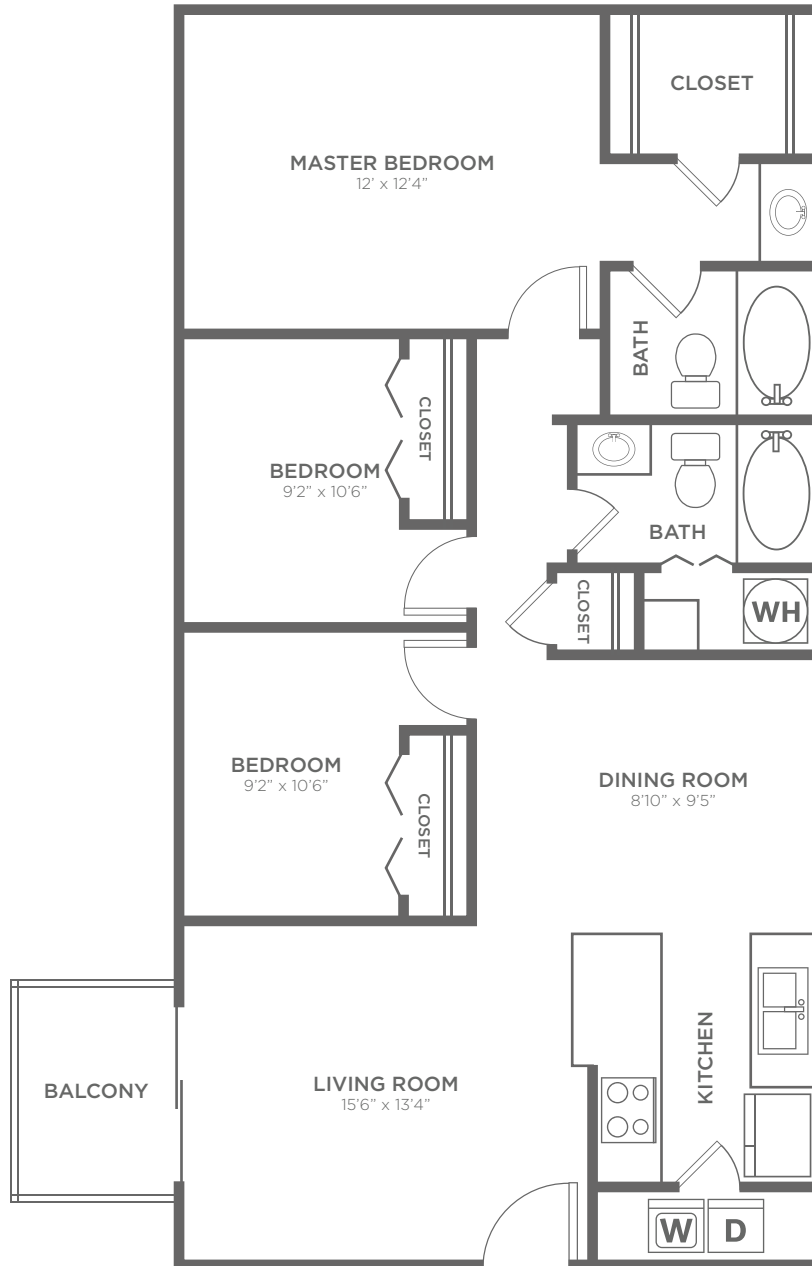

The Tahoe

3 Bed / 2 Bath / 1056 Sq. Ft.

Lakefront at West Chester

4637 Wyndtree Drive | West Chester, OH 45069

513-860-1740 | www.lakefrontatwestchester.com

All dimensions and square footages are approximate