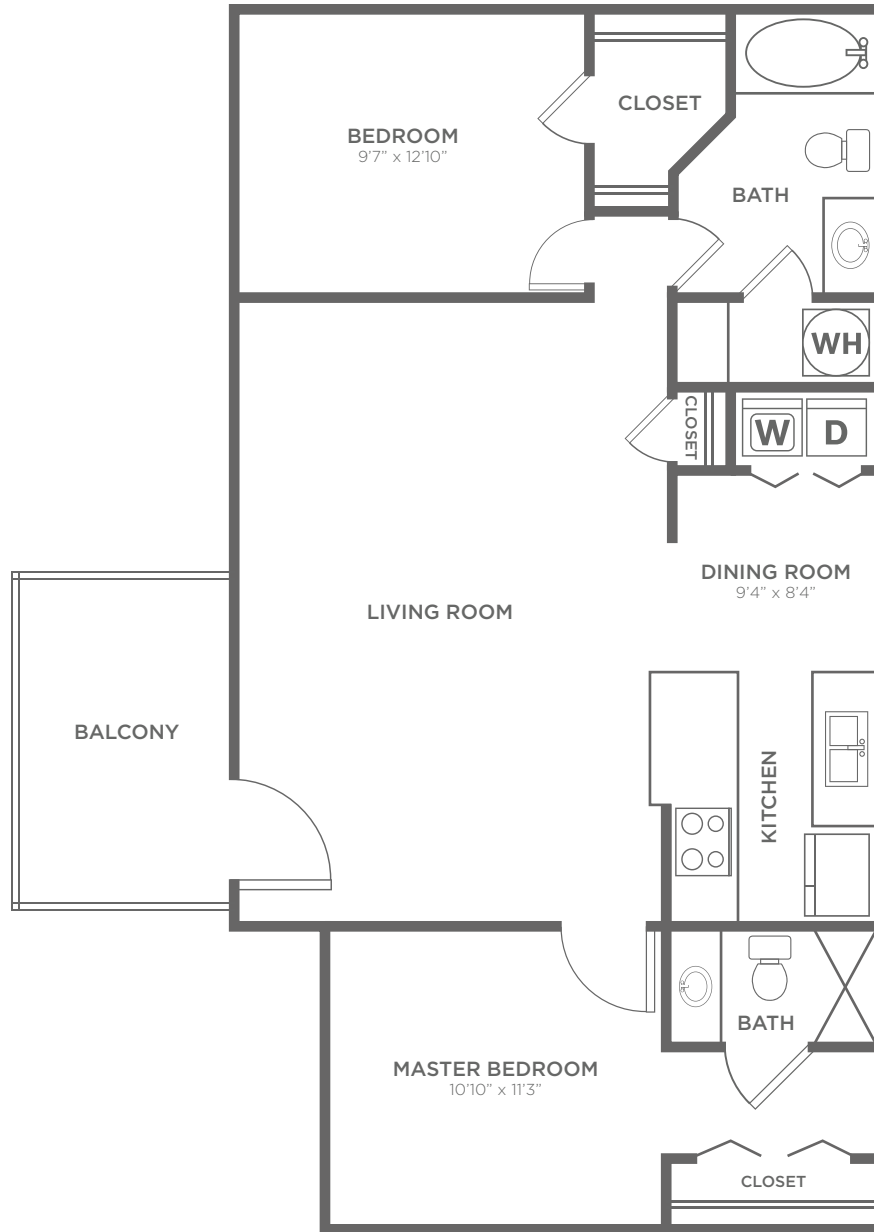

The Superior

2 Bed / 2 Bath / 1070 Sq. Ft.

Lakefront at West Chester

4637 Wyndtree Drive | West Chester, OH 45069
513-860-1740 | www.lakefrontatwestchester.com

All dimensions and square footages are approximate