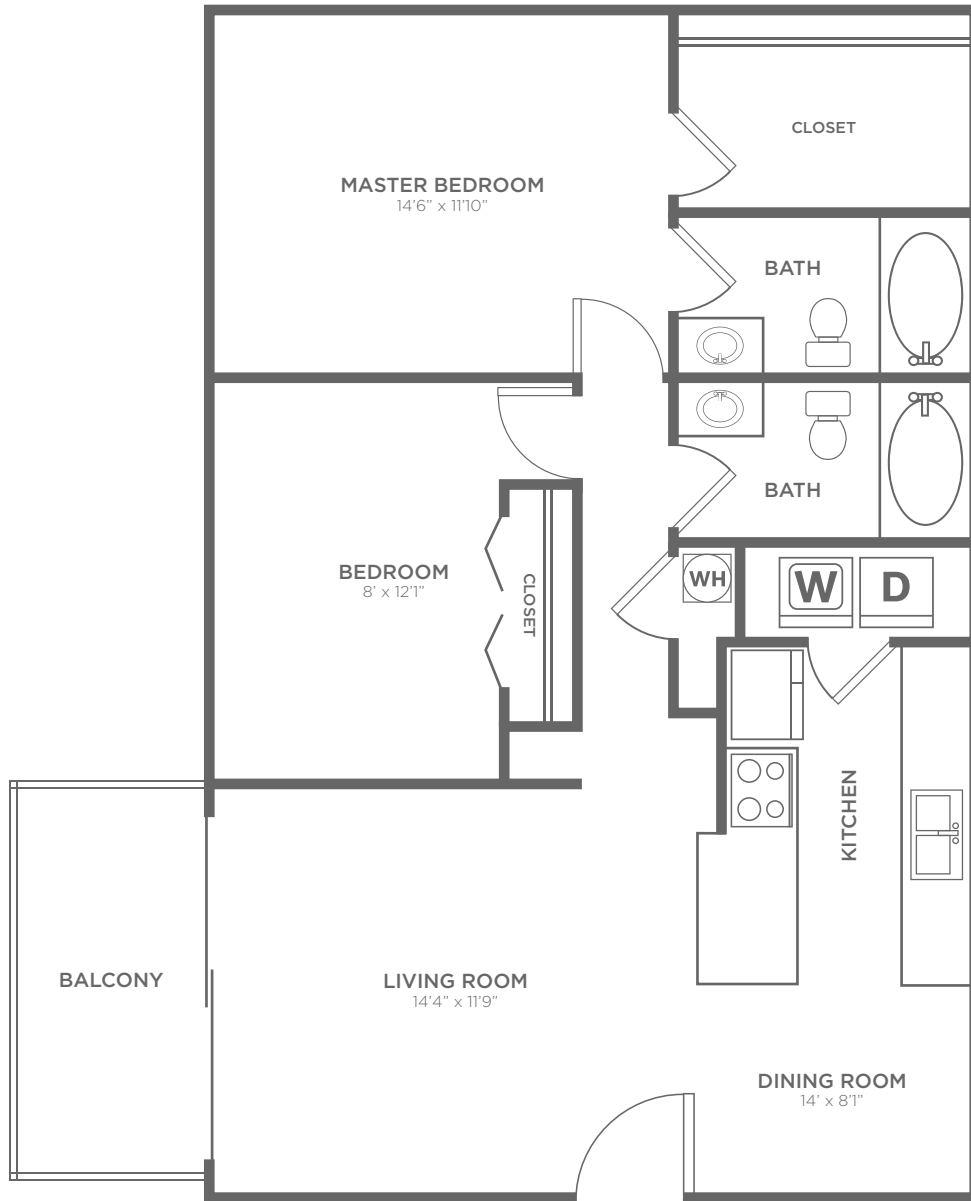

# The Ontario

2 Bed / 2 Bath / 937 Sq. Ft.

*Lakefront*

AT WEST CHESTER