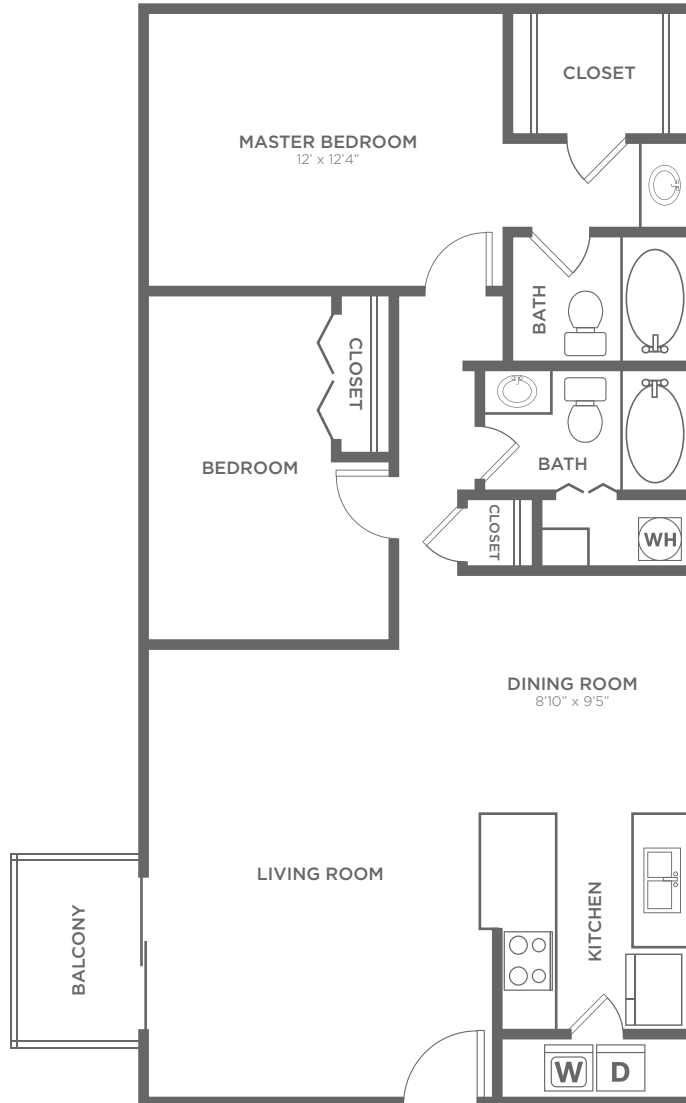

# The Marion

2 Bed / 2 Bath / 1056 Sq. Ft.