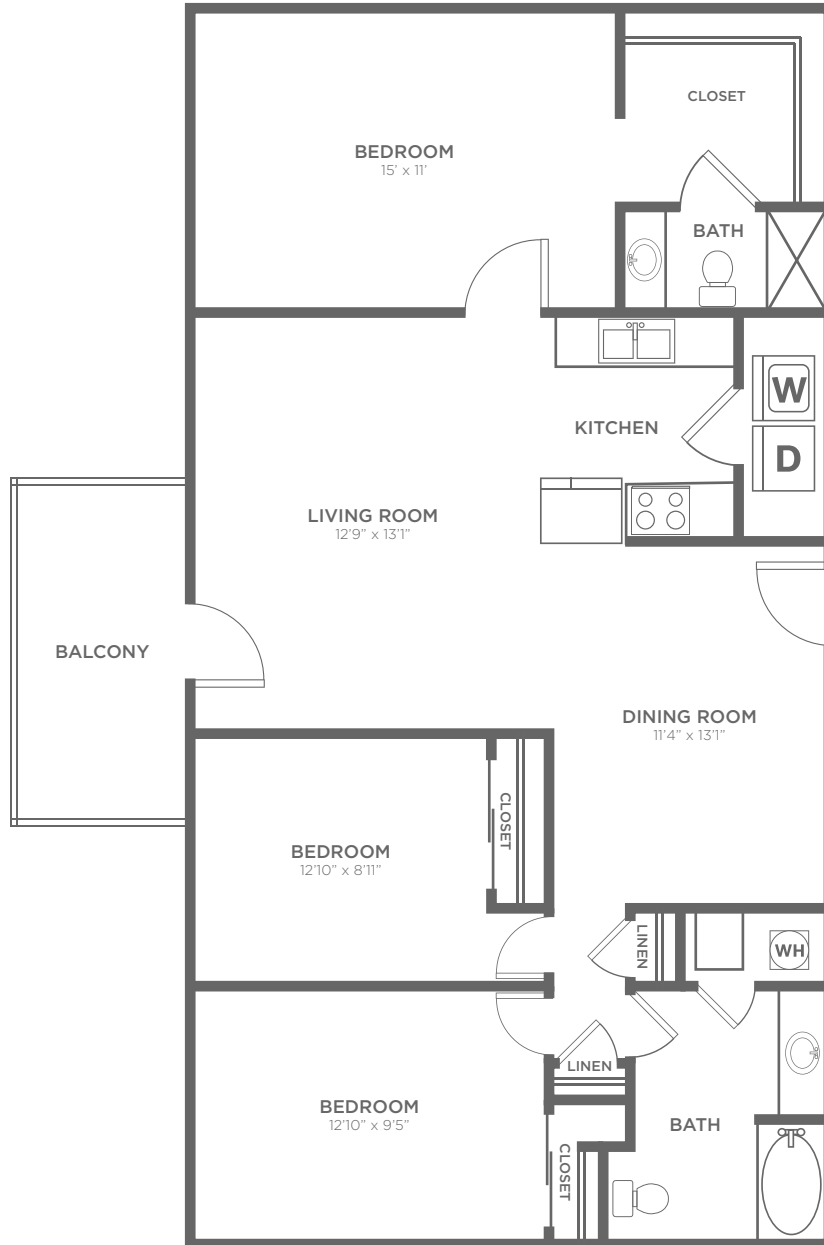

The Emerald Bay

3 Bed / 2 Bath / 1115 Sq. Ft.

Lakefront at West Chester

4637 Wyndtree Drive | West Chester, OH 45069

513-860-1740 | www.lakefrontatwestchester.com

All dimensions and square footages are approximate