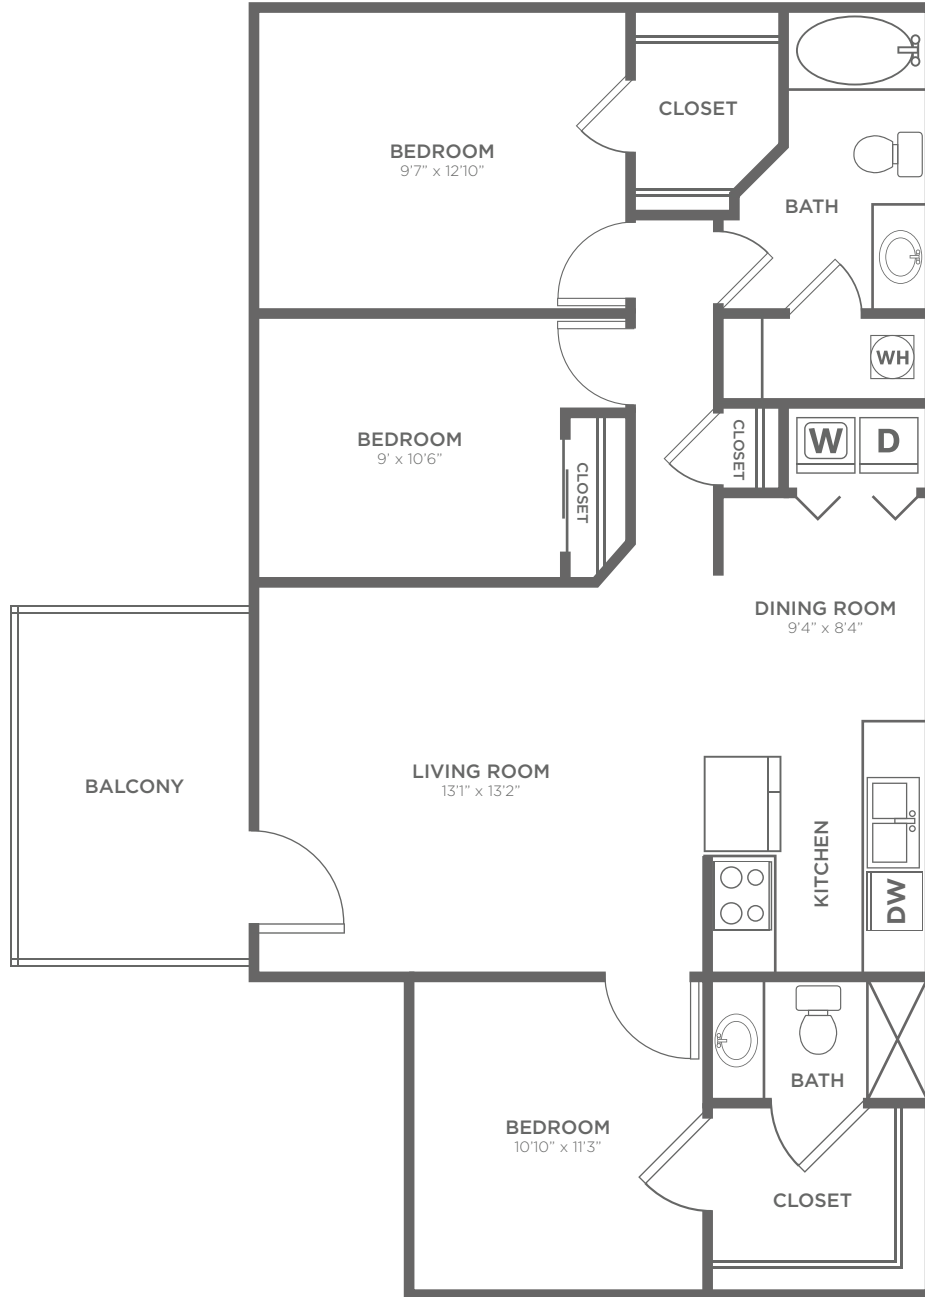

The Champlain

3 Bed / 2 Bath / 1070 Sq. Ft.

Lakefront at West Chester

4637 Wyndtree Drive | West Chester, OH 45069

513-860-1740 | www.lakefrontatwestchester.com

All dimensions and square footages are approximate